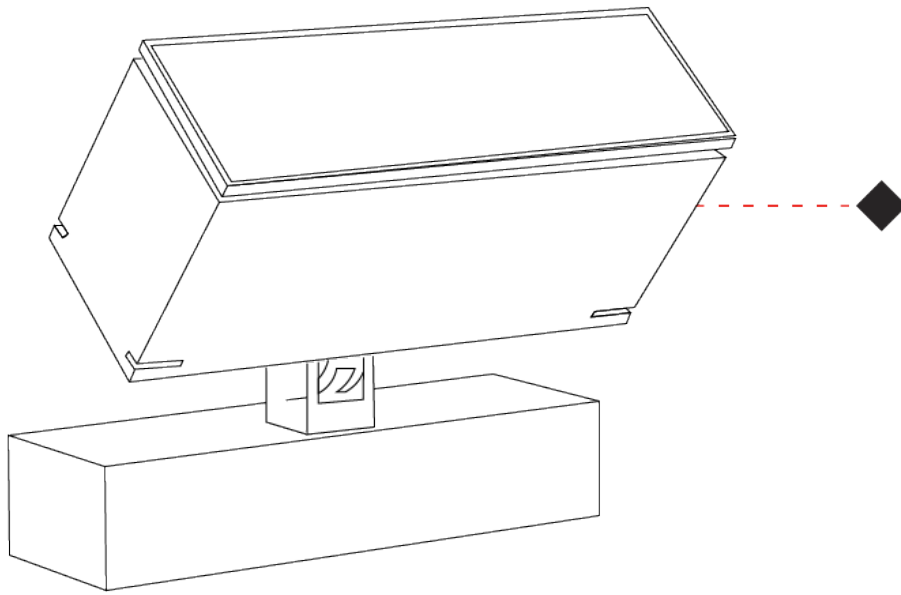

TARGET SURFACE

E9F320-

PROJECT _____

TYPE _____

SPECIFIER _____

QUANTITY _____

DATE _____

E